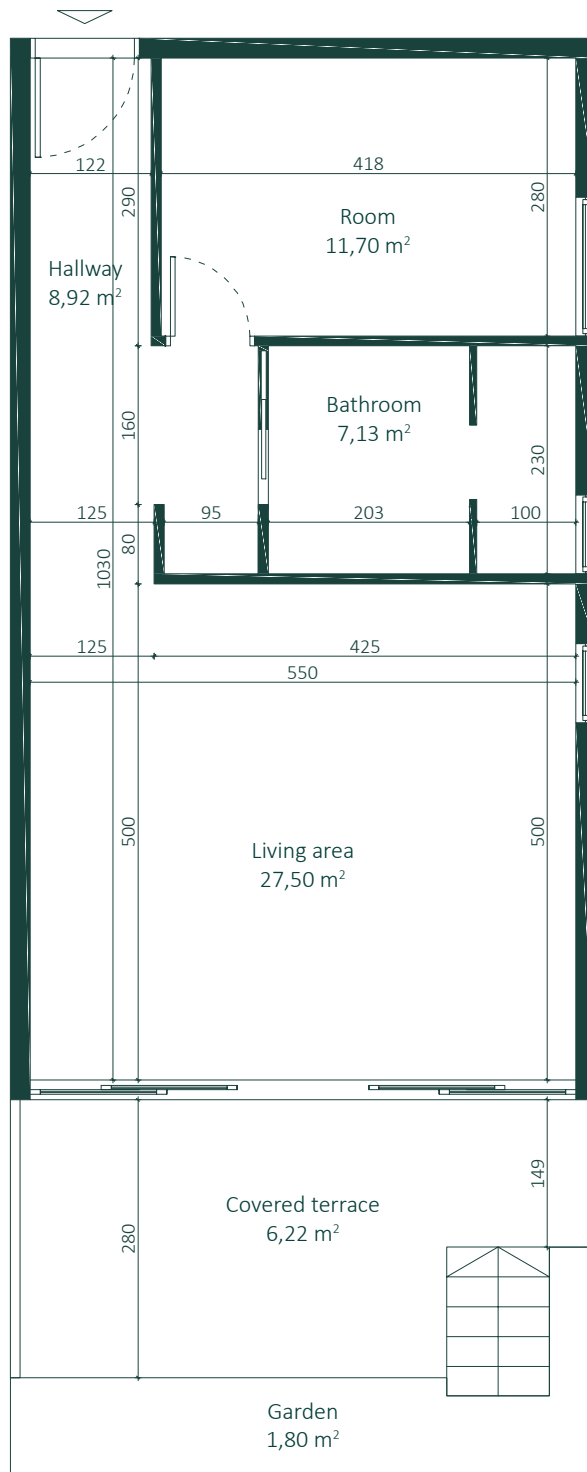

# TERRACE

luxury • living

**APARTMENT 001 TOTAL AREA 61,47 m<sup>2</sup> 1 BEDROOM 1 BATHROOM**

Sizes and dimensions are approximate, actual may vary. Floor plans are for illustrative purposes only and should only be used as such by any prospective buyer. Whilst every attempt will be made to ensure the accuracy of the floor plan contained here, measurements of doors, windows, rooms, and any other item are approximate, and no responsibility will be taken.